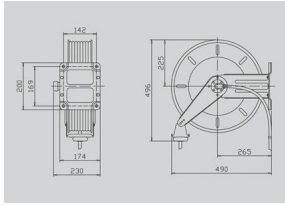

Metal reel 15m

Metal 2-armed automatic hose reel for wall mount.

- max capacity: 15m for hose 1/2" (12mm)
- max pressure: 138 bar
- connection: 1/2" BSP
- 140° swivel stand (not included)
- available in epoxy coated or stainless steel version

hose not included, please consult us for options

Applications

industry, workshop

Ref reel SS	Ref swivel SS	Ref reel steel	Ref swivel steel
HAIK	HAIK	HAIK	HAIK

Product ID: 202060

Source URL: <https://articom.be/en/products/200000/202000/metalen-haspel-15m-0>