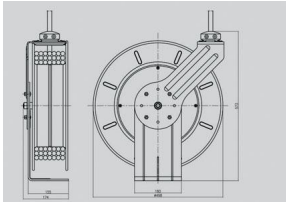

Metal reel 20m

Metal 1-armed automatic hose reel for wall mount.

- max capacity: 20m for hose 1/2" (12mm)
- max pressure: 138 bar
- connection: 1/2" BSP
- 140° swivel stand (not included)
- available in epoxy coated or stainless steel version

hose not included, please consult us for options

Applications

industry, workshop

Ref reel SS	Ref swivel SS	Ref reel steel	Ref swivel steel
HAIG	HAIVIG	HAISG	HAIVSG

Product ID: 202070

Source URL: <https://articom.be/en/products/200000/202000/metalen-haspel-20m-0>